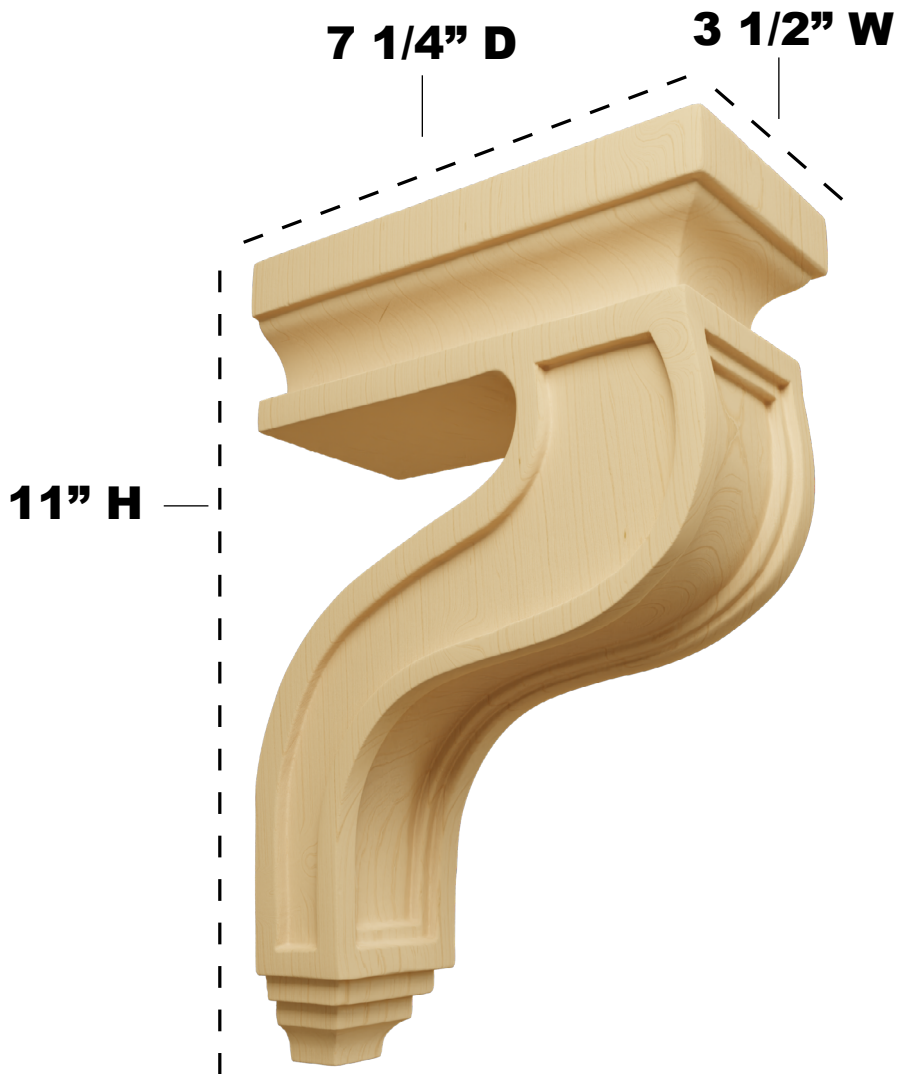

# 3 1/2" W X 7 1/4" D X 11" H HOLLOW BACK CORBEL

ITEM NO.: COR03X07X11HA

FRONT VIEW

PROFILE VIEW

**AVAILABLE  
WOOD  
SPECIES:**

ALDER

CHERRY

MAPLE